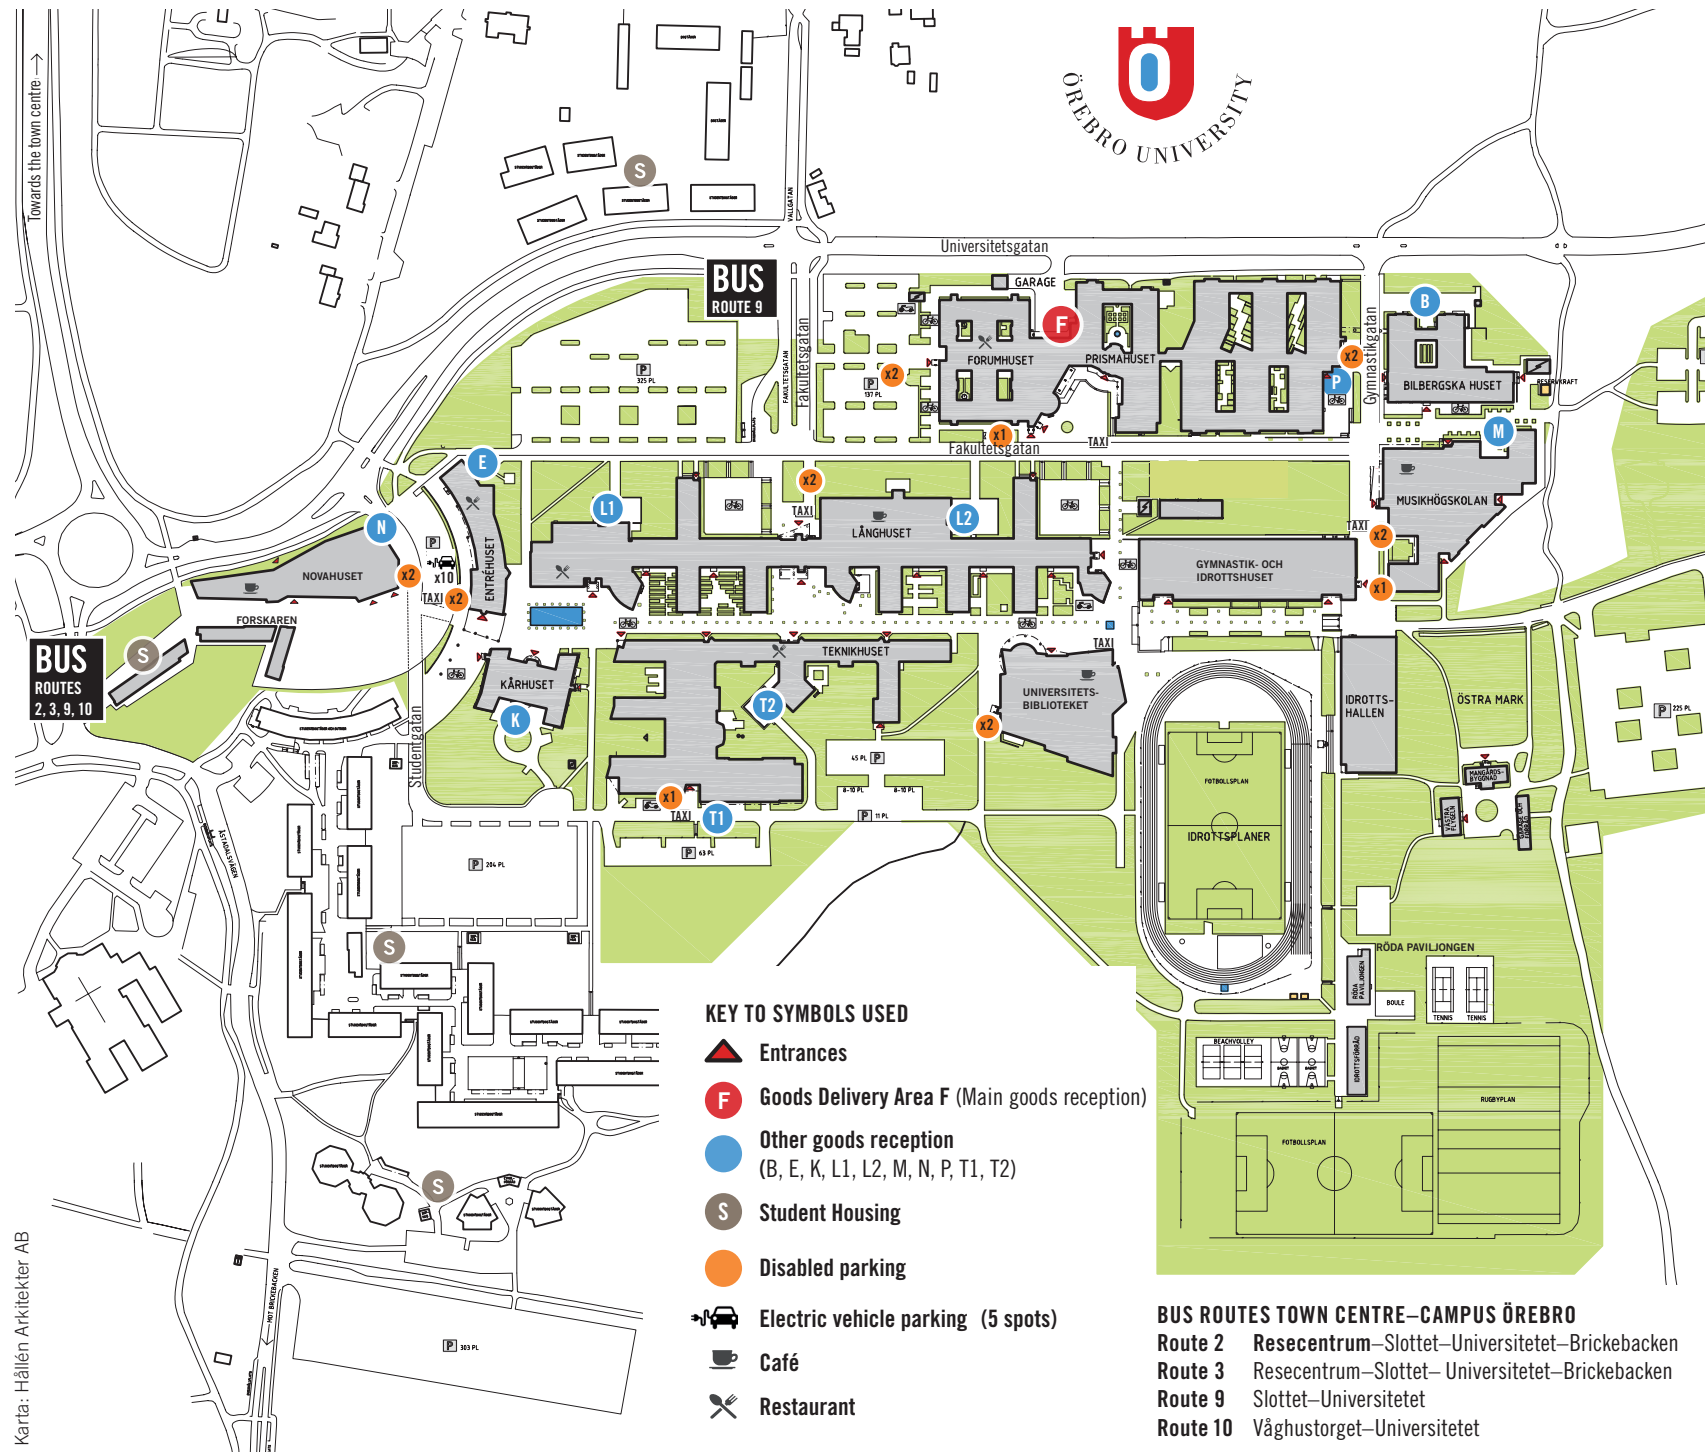

Kårhuset – Student Union, Café/pub

Långhuset – Student Services Centre, School of Law,
Psychology and Social Work, International Office,
Printing Office, Student Services, IT Services/IT Support
Services, Teacher Education Office, Campus Health
Centre, Örebro University Psychology Clinic, Centre for
Academic Development (PIL), Akademiska hus, Lecture
Halls L1, L2, L3, Examination Halls (L001, L002), Kraka
Restaurant, Café Almy/Simply to go

Musikhögskolan – School of Music, Theatre and Art,
Concert Hall, Exhibition area, Hundraettan (M101),
Lecture Hall M, Café Prego

Novahuset – Örebro University School of Business,
Swedish Entrepreneurship Forum, Communication and
Collaboration (Student Collaboration), Aula Nova, Café Nova

Universitetsbiblioteket – University Library, Lyktan
Study Support Centre, Biblioteksaulan (auditorium),
Café Lyktan

Östra Mark – Conference Facilities

KEY TO SYMBOLS USED

- Entrances
- Goods Delivery Area F (Main goods reception)
- Other goods reception
(B, E, K, L1, L2, M, N, P, T1, T2)
- Student Housing
- Disabled parking
- Electric vehicle parking (5 spots)
- Café
- Restaurant

BUS ROUTES TOWN CENTRE–CAMPUS ÖREBRO

- Route 2** Resecentrum–Slottet–Universitetet–Brickebacken
- Route 3** Resecentrum–Slottet–Universitetet–Brickebacken
- Route 9** Slottet–Universitetet
- Route 10** Våghustorget–Universitetet